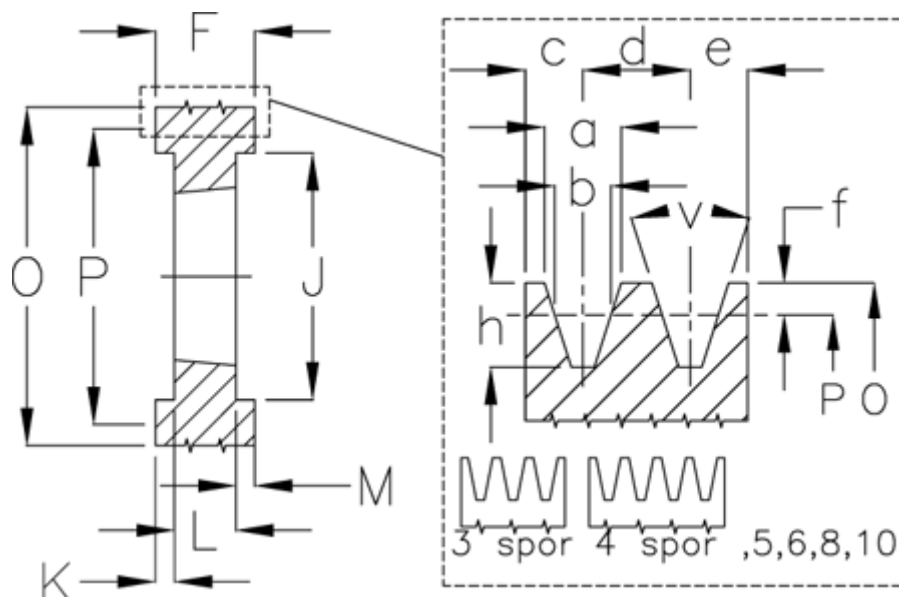

Article number: 604110018006

Description: V-belt pulley SPA 180/6 TL3020

## Measures

a	= 12.7	For bush	= 3020	O	= 185.5
b	= 11.0	h	= 13.8	P	= 180
Bush $\zeta$ max	= 75	J	= 146	Type	= SPA
c	= 10.0	K	= 22	v	= 38 degrees
d	= 15.0	L	= 51		
e	= 10.0	m	= 22.0		
f	= 2.8	N	= -		
F	= 95	Number of ribs	= 6		